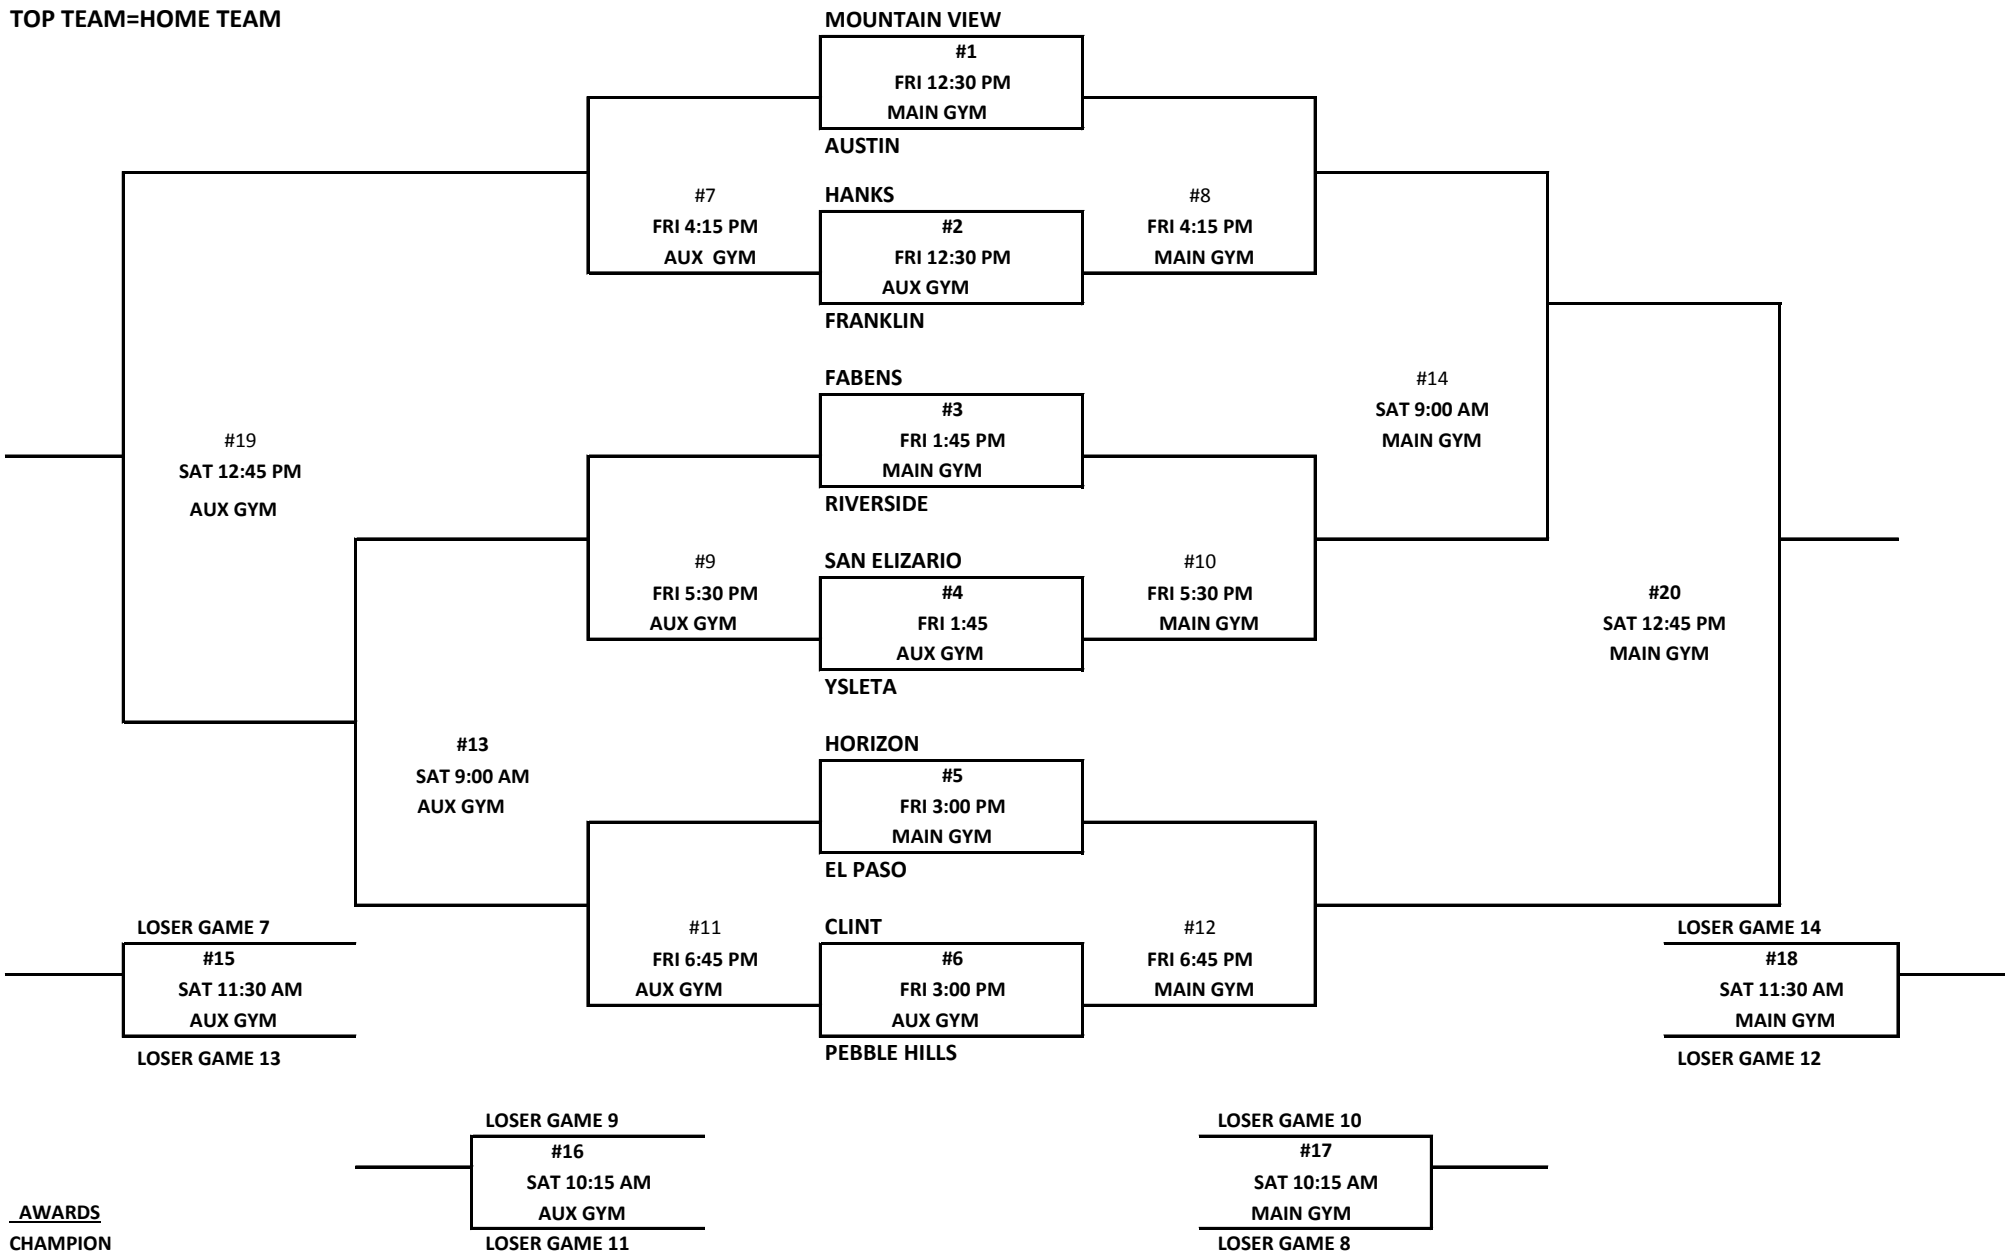

MATCHES: 2 OUT OF 3, 25 CAP 30
IF GAME 3 NECESSARY, 15 CAP 20

**CLINT INDEPENDENT SCHOOL DISTRICT
MOUNTAIN VIEW HIGH SCHOOL
9TH GRADE VOLLEYBALL TOURNAMENT
16-17 AUGUST 2019**

HOME= BOOK
VISITOR= CLOCK
UNLESS SCORETABLE IS MANNED
BY HOST SCHOOL

TOP TEAM=HOME TEAM

AWARDS
CHAMPION
RUNNER-UP
CONSOLATION

REVISED: 18 JUNE 2019